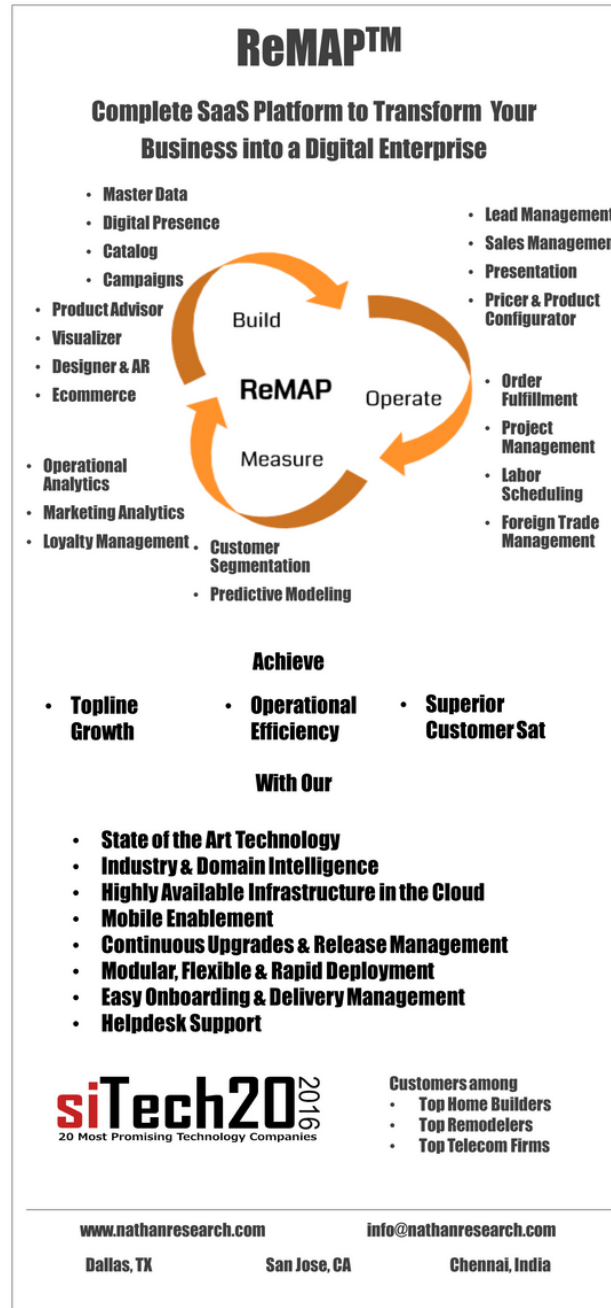

ReMAP

Software for the Digital Enterprise

The ReMAP platform

ReMAP™ is a SaaS (Software as a Service) portfolio of solutions designed to transform a business into the Digital economy. It has three basic tenets – BUILD, OPERATE, and MEASURE

ReMAP addresses all aspects of business operations. While primarily targeted at Home Building, Home Improvement, Construction, Retail, Telecom sectors, it can be configured to address other sectors as well. The solutions, built with several years of domain knowledge and experience in industry, have on average, delivered 25% or more year over growth, 30–40% reduction in cycle times and 20–30% improvement in customer service levels to our customers. They range from Fortune 50 retailers, telecom giants and a number of small to medium enterprises.

portfolio

Build

ReMAP BUILD establishes a company's digital infrastructure with the setup of various products and services online, master data parameters and the ability to conduct campaigns and commerce online.

Operate

ReMAP OPERATE covers day to day business operations – Lead acquisition, Lead Management, Sales Presentation, Pricing, Quoting and Selling, Procurement of Materials and Labor and Project Scheduling and Management.

Measure

ReMAP MEASURE facilitates the ongoing measurement of business performance through specific metrics and dashboards.